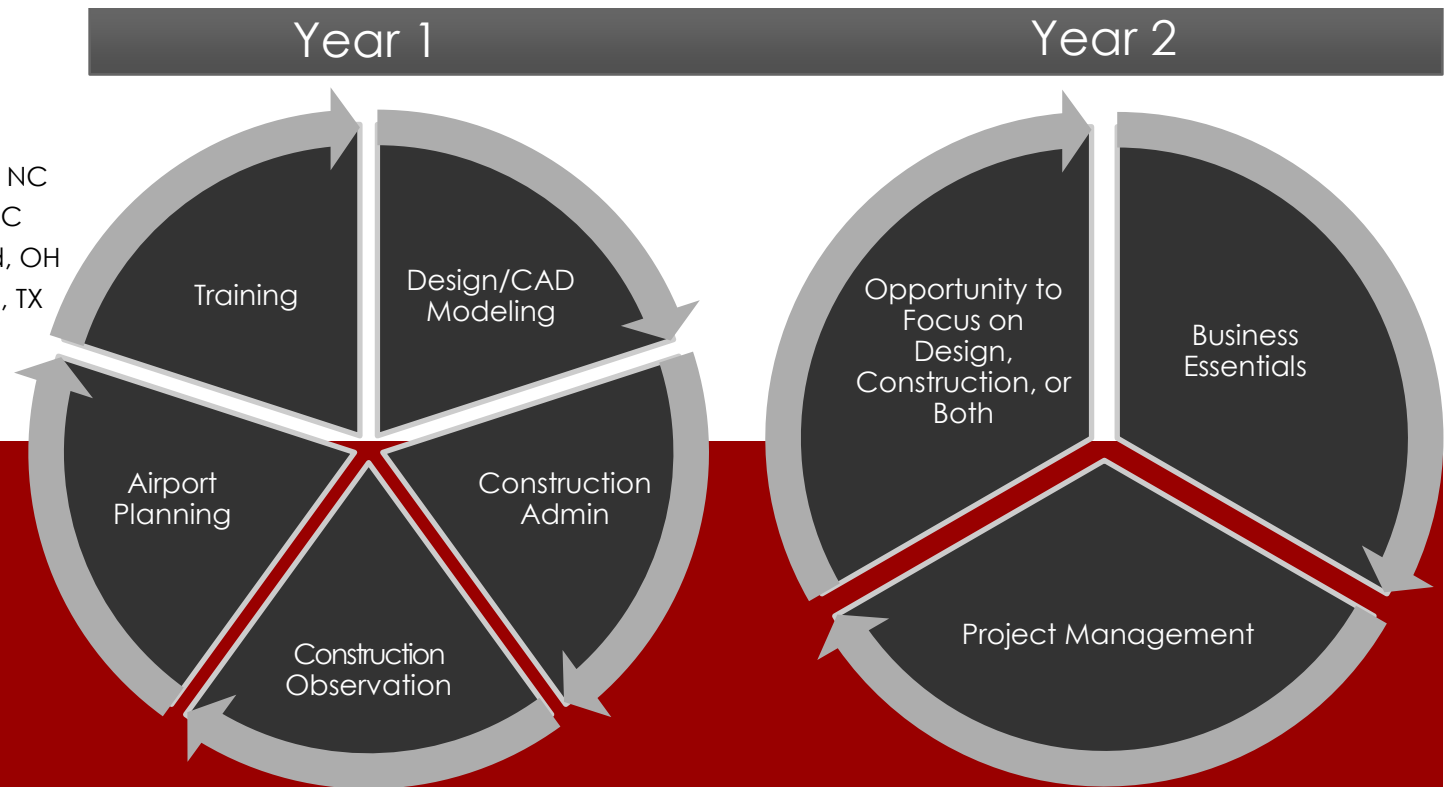

# LAUNCH YOUR CAREER

Begin your career with Delta's 24-month LAUNCH program.

Rotate through a variety of work assignments and real world training opportunities.

Position yourself to excel in the consulting engineering industry.

**Start Date:** January 2023 or June 2023

**Location:**

**Year 1** Richmond, VA

**Year 2** Richmond, VA      Charlotte, NC  
Harrisburg, PA      Raleigh, NC  
Oklahoma City, OK      Cleveland, OH  
Albuquerque, NM      Fort Worth, TX

LAUNCH is a full-time 24-month program that can lead to a **long-term career** with Delta Airport Consultants. You will work in a team environment and contribute to the firm's civil engineering projects. Rotations will include: Design/CAD Modeling, Construction Observation + Administration, Airport Planning, Project Management, and Business Fundamentals.