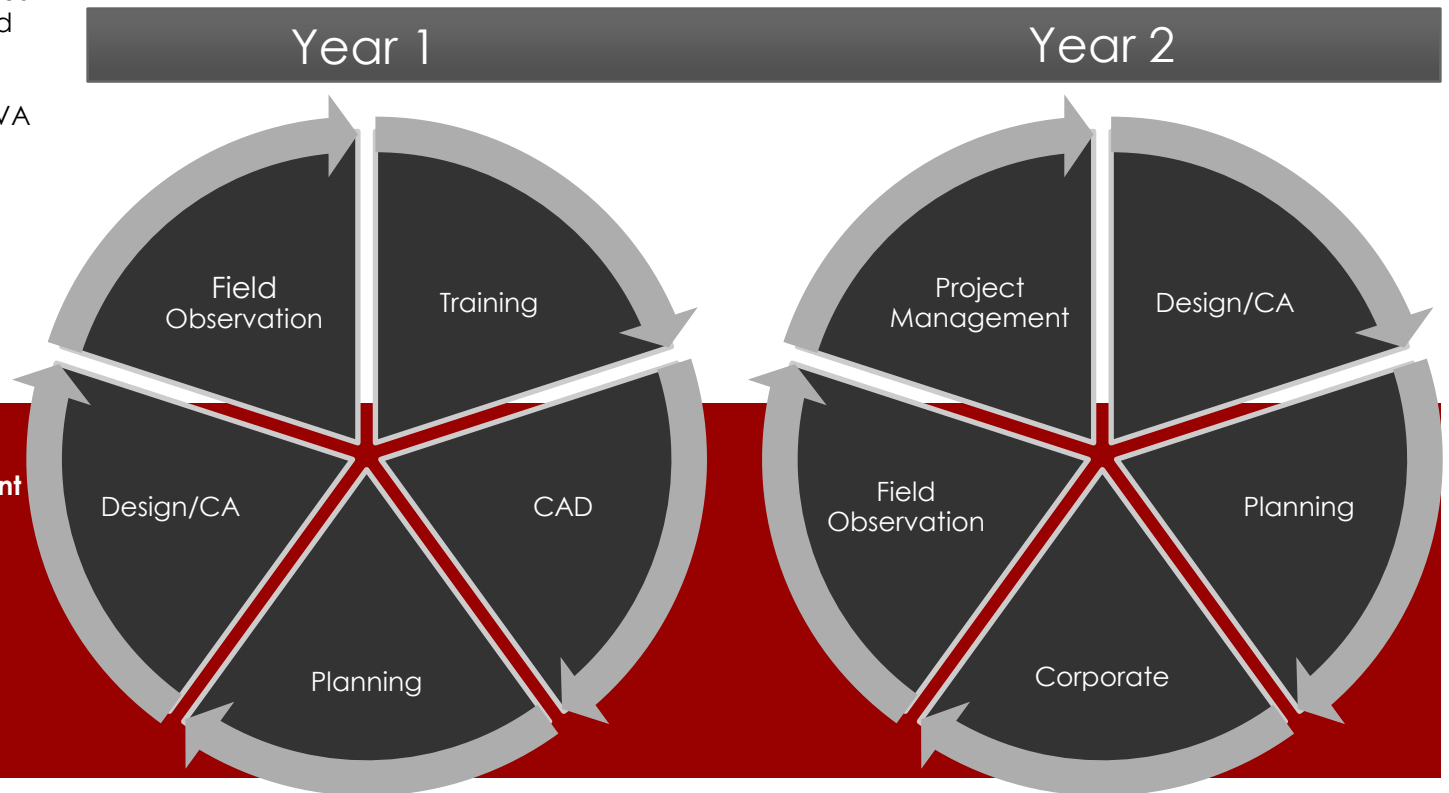

LAUNCH YOUR CAREER

Kick start your career with Delta's 24-month LAUNCH program.

Rotate through a variety of work assignments and real world training opportunities.

Position yourself to excel in the consulting engineering industry.

Location: Charlotte, NC or Richmond, VA

Start Date: January 4, 2021

*Aviation
enthusiasm a plus!*

Delta offers a competitive compensation package and excellent benefit and retirement programs, including:

- Health, Dental, Vision & Life insurance
- Paid vacation & holidays
- Paid professional memberships
- Signing bonus

LAUNCH is a 24-month program. You will work with a team and contribute to the firm's civil engineering projects. Rotations will include: CAD, design, planning, construction administration, field observation, project management, and corporate functions such as accounting and marketing. **93% of LAUNCH Associates have chosen to join Delta as a Project Designer or after completing LAUNCH!**